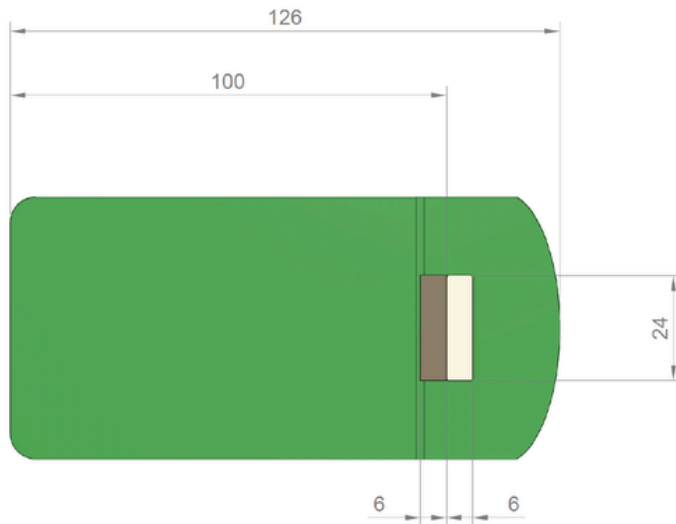

MAXIMUM PROTECTION

OVERSIZED ONE-PIECE PRACTICE MOUND

ITEM 1175COLOR1PC

CATEGORY PRACTICE MOUNDS

**HIGH DENSITY
FOAM CORE**

**INCAPSULATED IN
SUPER LIGHT
WEIGHT FIBERGLASS**

COATED POLYUREA

Product Features

- **GREAT FOR PLAYERS OF ALL AGES**
- **PORTABLE AND EASY TO MOVE**
- **REPLACEABLE RUBBER**
- **REPLACEMENT PITCH PAD**

Product Specifications

Dimensions	10"H x 10'6"L x 5'W
Weight	160 lbs
SpikeTek	1,100 Spikes
Turf	Clay, Green, Red, Brown, Tan